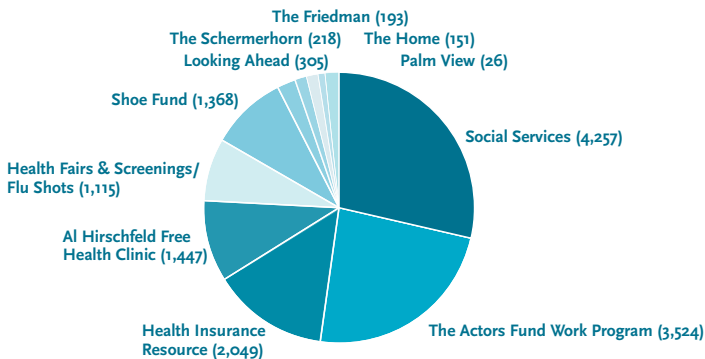

## {Highlights}

*The Actors Fund continues to focus our resources, skills and efforts on providing essential care to everyone who works in performing arts and entertainment.*

*In 2009, the total number of people helped increased by 8% to 11,844, representing 47 states and responding to the critical and evolving needs of our community.*

*Divided by our main program areas, this support included:*

- 4,257 received **Social Services** and **Emergency Financial Assistance**;  
\$2,501,423 in financial assistance was granted to 1,708 people
- 4,611 utilized **Health Services**
- 3,524 participated in our employment and training program,  
**The Actors Fund Work Program**
- 305 in our youth program, **Looking Ahead**, for performers ages 9 to 18
- 587 living in our **Senior, Affordable and Special Needs Housing**